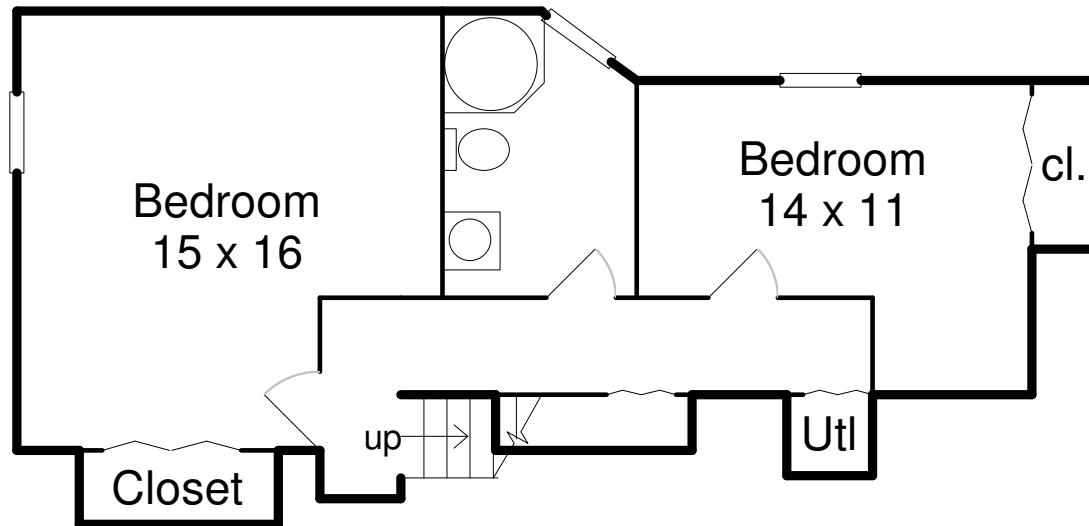

Main

Lower

930 W Sheridan 1 Rd NE

Floor plan by *Vis-Home*© 2007
Measurements may not be 100% accurate
Floor plans are provided for convenience only
Rooms sizes are not used to calculate area