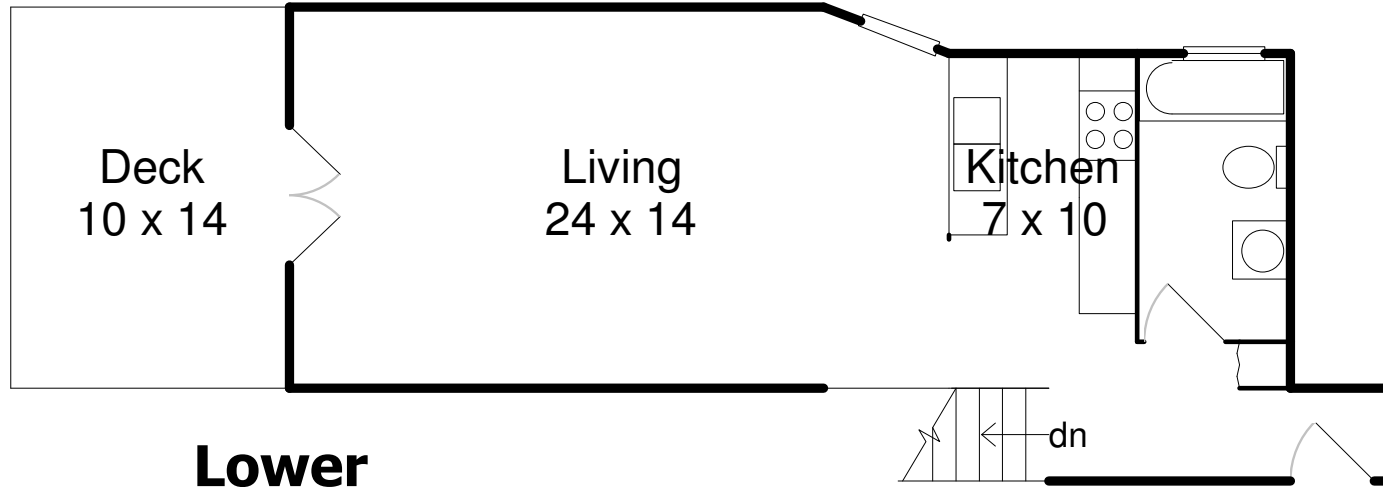

Main

Lower

930 W Sheridan 1 Rd NE

Floor plan by *Vis-Home*© 2007
Measurements may not be 100% accurate
Floor plans are provided for convenience only
Rooms sizes are not used to calculate area